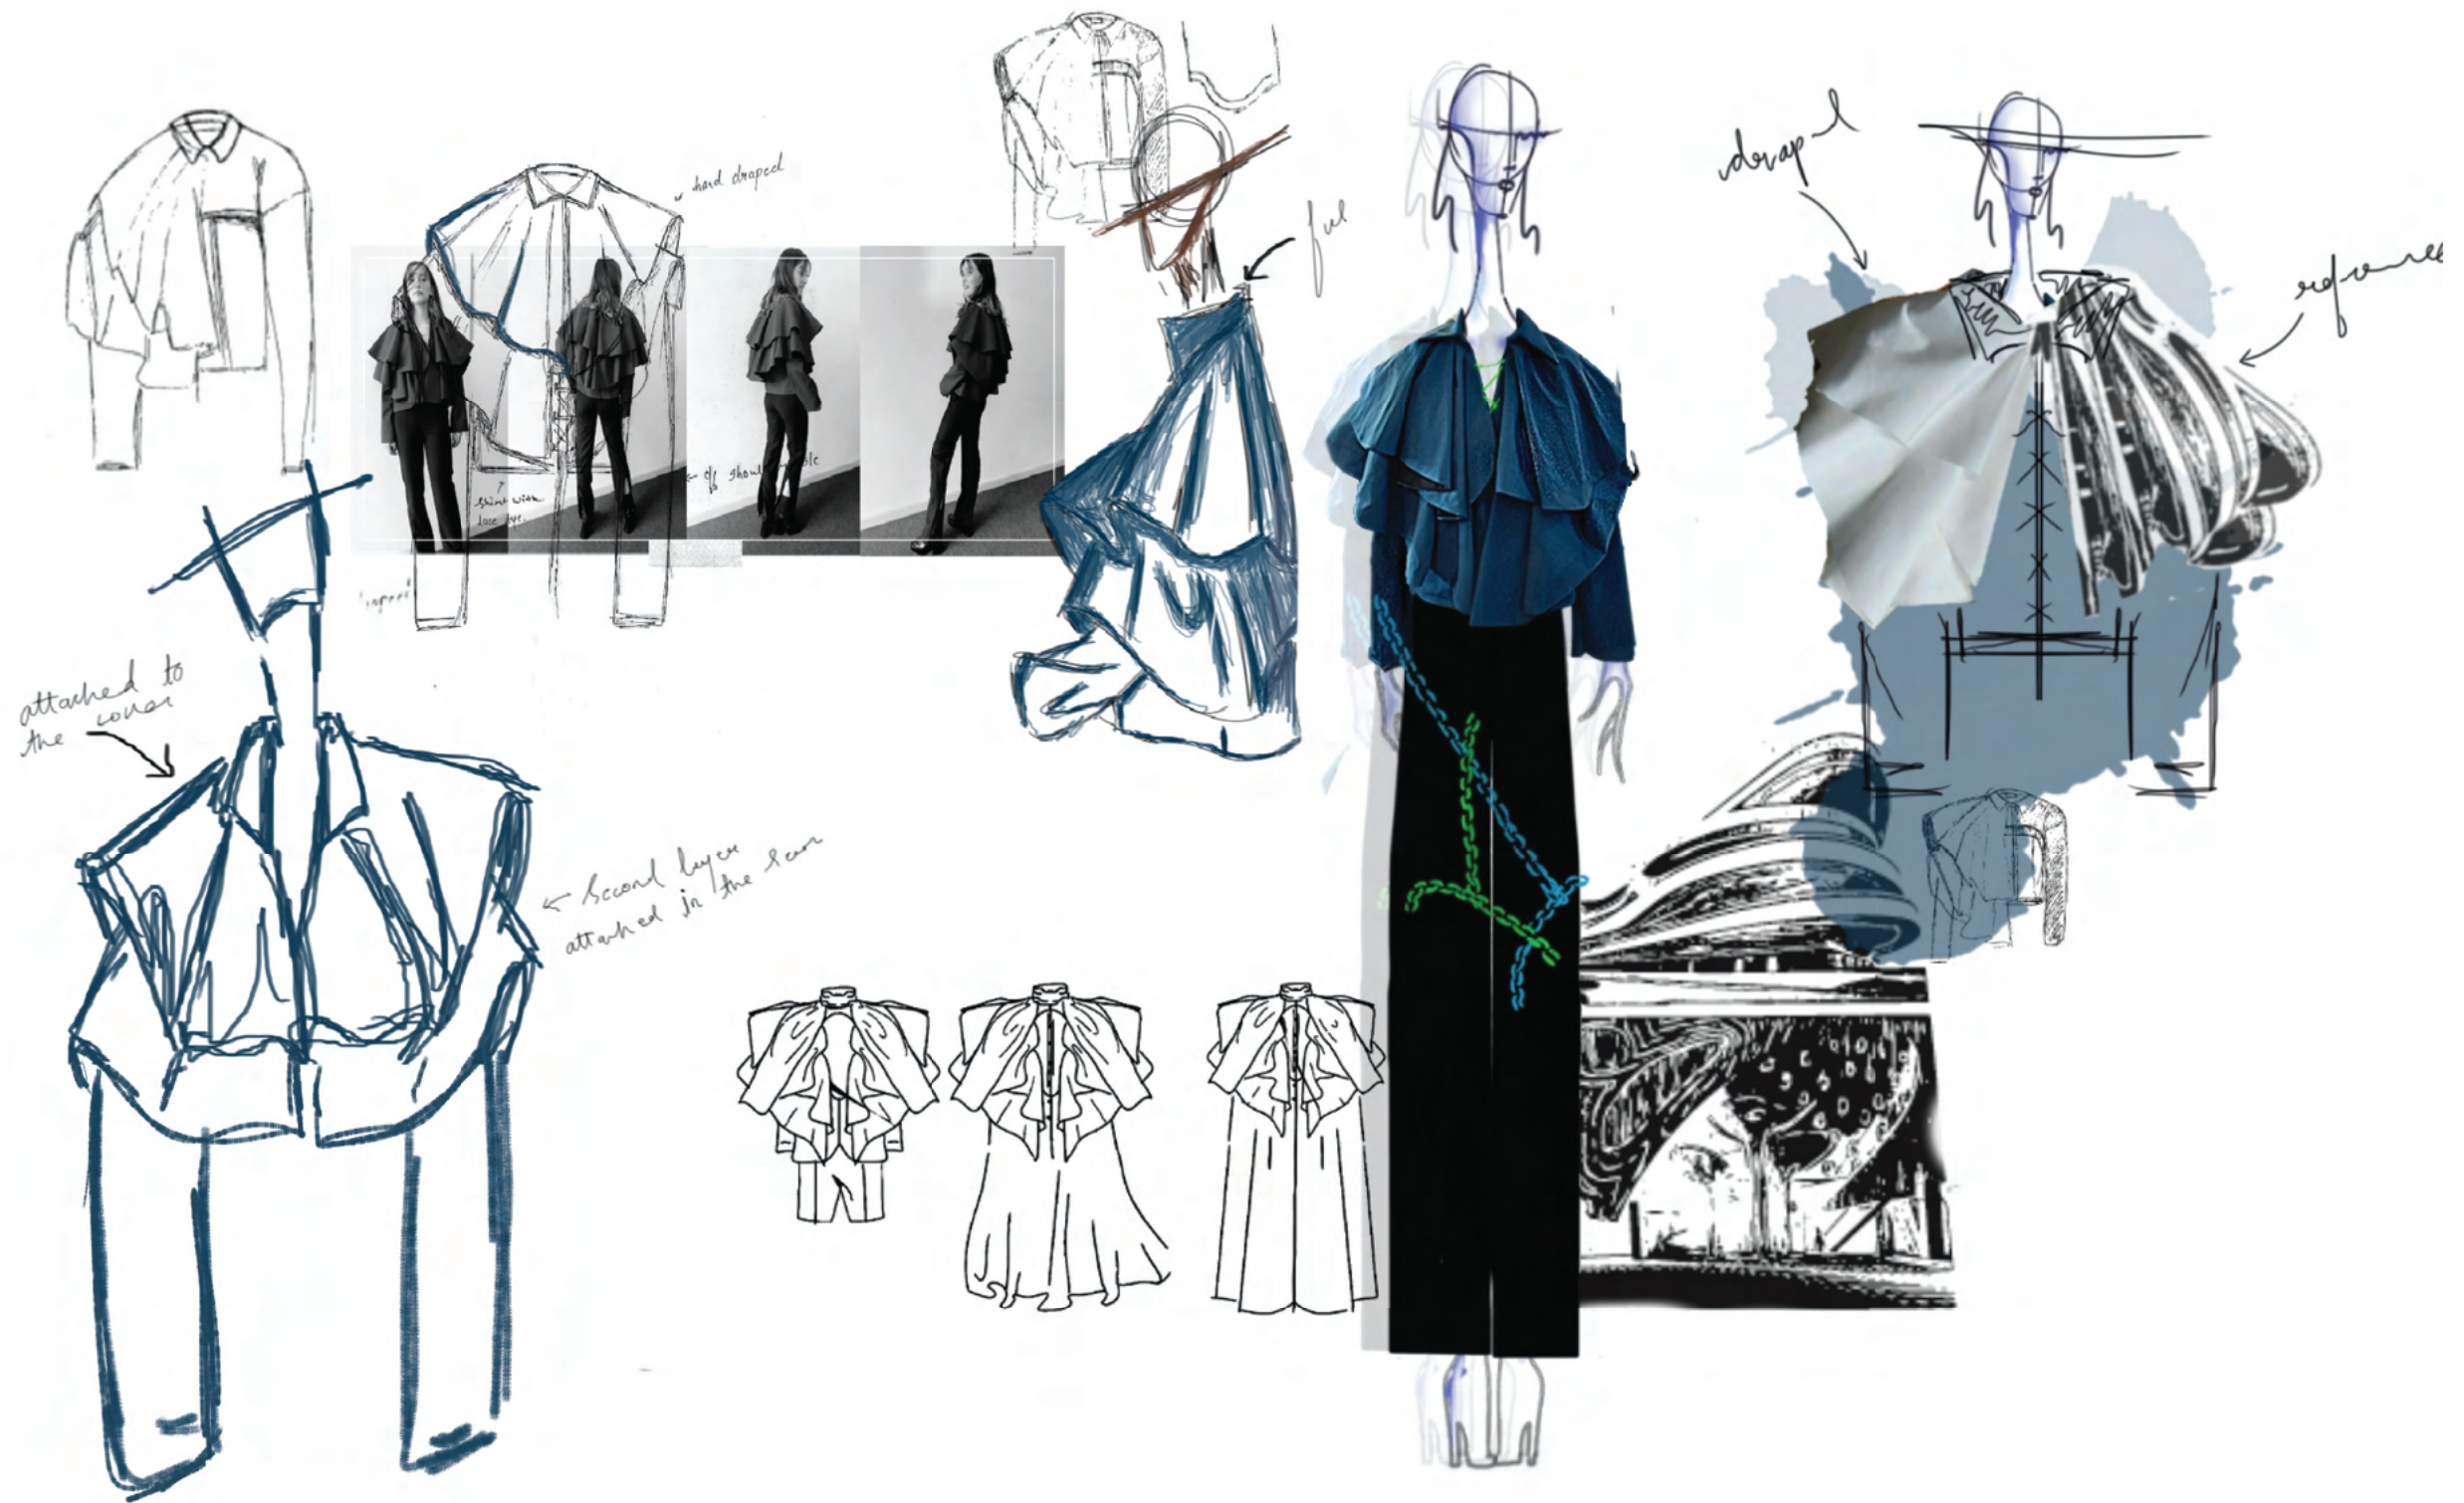

# suminagashi

THE ANCIENT ART OF JAPANESE MARBLING

Suminagashi 墨流し or "floating ink" is the process of marbling plain paper with water and ink to transform it into something vibrant and colorful. It originated in Japan as early as the 12th century. Dive in and take a swirl.

Issey Miyake Ready-to-Wear '19  
 Issey Miyake Ready-to-Wear '19  
 Issey Miyake Ready-to-Wear '19  
 Issey Miyake Ready-to-Wear '19

Taking inspiration from the below structure, I started cutting a piece of fabric in the shape of the following structure and explored the drapes. This exploration became my base for the collection.

Initial Developments

*Paul Merchant*

Line-up