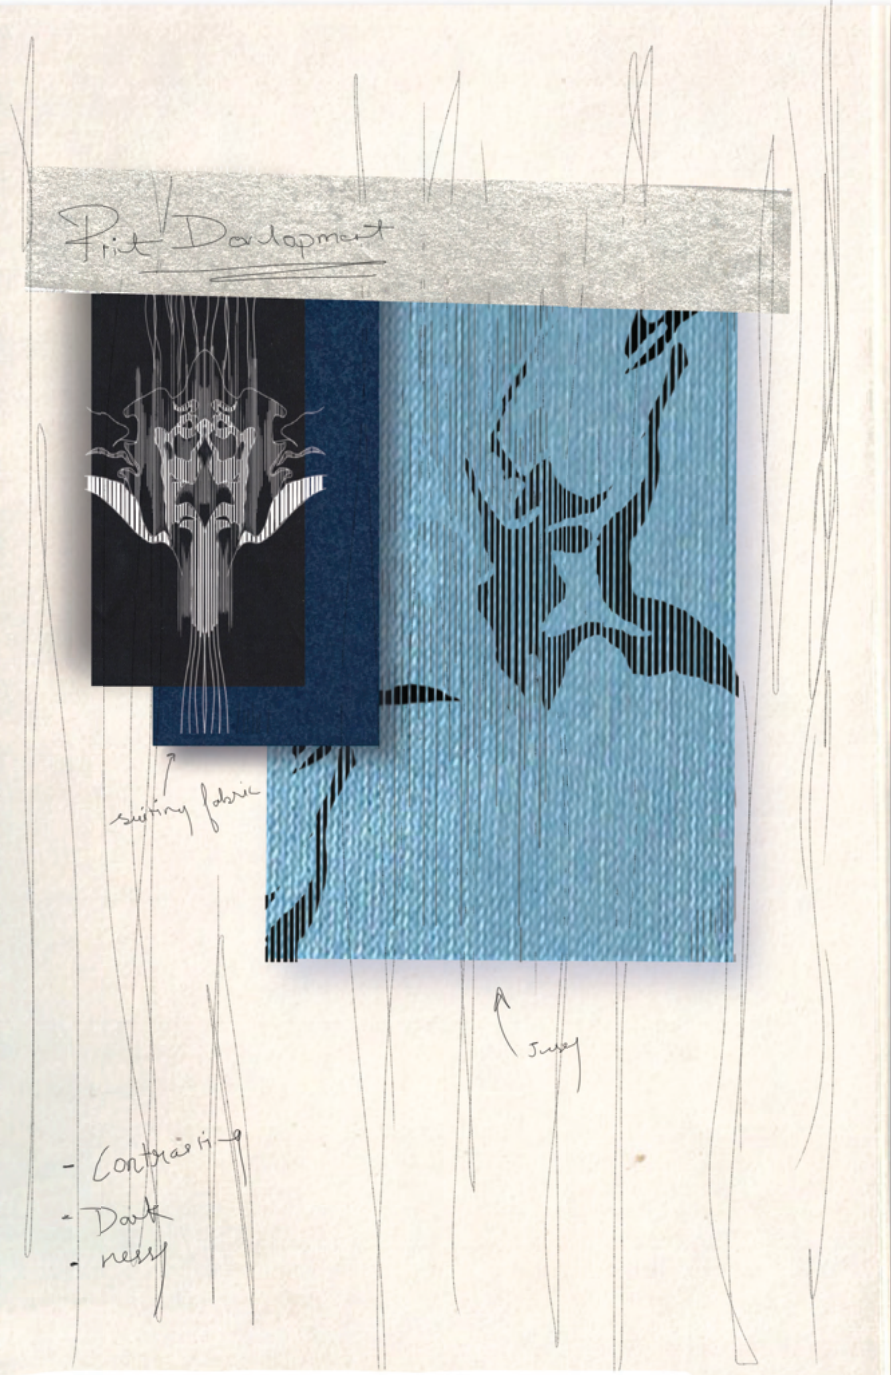

Mood Board

# suminagashi

THE ANCIENT ART OF JAPANESE MARBLING

Suminagashi 墨流し or "floating ink" is the process of marbling plain paper with water and ink to transform it into something vibrant and colorful. It originated in Japan as early as the 12th century. Dive in and take a swirl.

Issey Miyake Ready-to-Wear '19  
 Issey Miyake Ready-to-Wear '19  
 Issey Miyake Ready-to-Wear '19  
 Issey Miyake Ready-to-Wear '19

Taking inspiration from the below structure, I started cutting a piece of fabric in the shape of the following structure and explored the drapes. This exploration became my base for the collection.