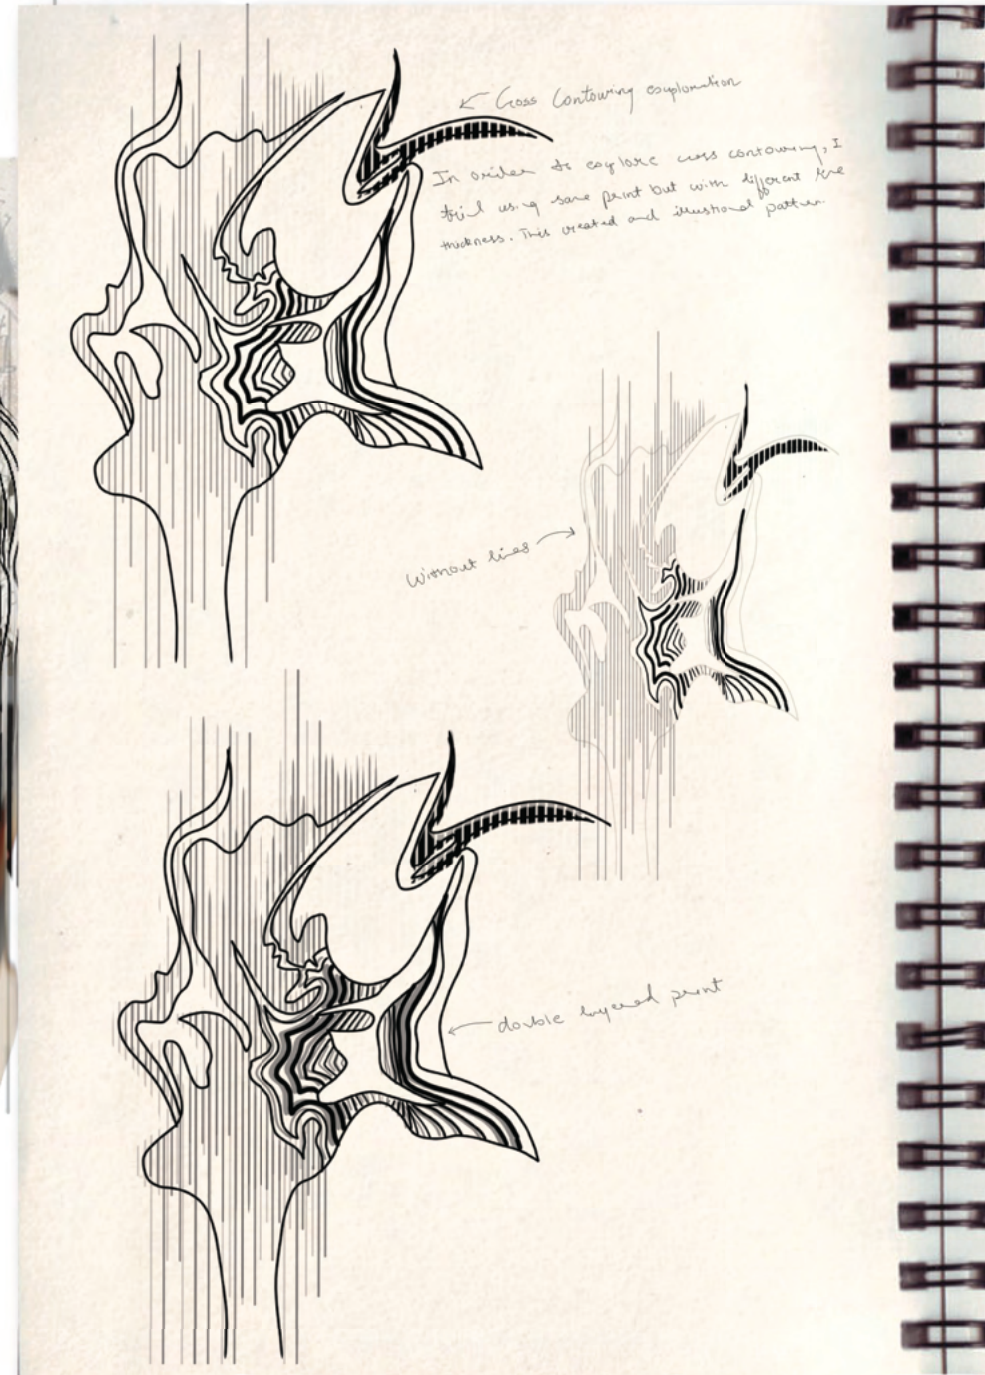

Mood Board

# suminagashi

THE ANCIENT ART OF JAPANESE MARBLING

Suminagashi 墨流し or "floating ink" is the process of marbling plain paper with water and ink to transform it into something vibrant and colorful. It originated in Japan as early as the 12th century. Dive in and take a swirl.

Issey Miyake Ready-to-Wear '19  
 Issey Miyake Ready-to-Wear '19  
 Issey Miyake Ready-to-Wear '19  
 Issey Miyake Ready-to-Wear '19

Taking inspiration from the below structure, I started cutting a piece of fabric in the shape of the following structure and explored the drapes. This exploration became my base for the collection.