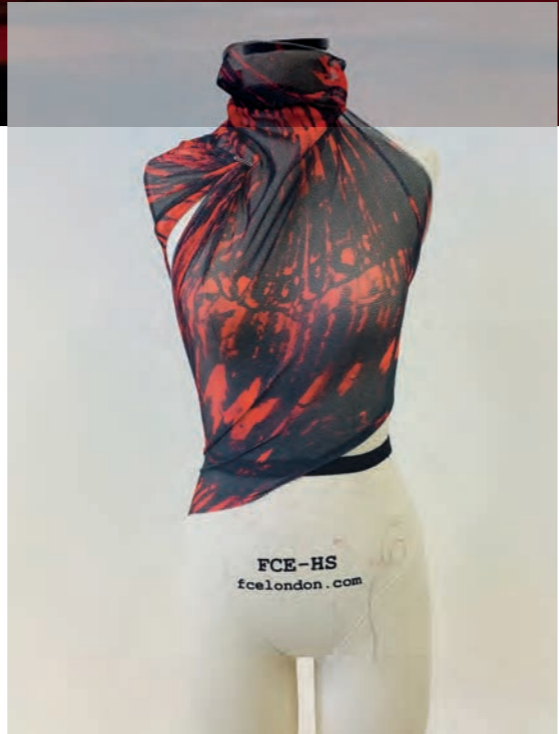

*‘MINOR
FEELINGS’*

CHRISTINE HA

AW2004 YSL

'BLADE RUNNER 2049' 2017

'HIROSHIMA MON AMOUR' 1959

HUI PING 'THE YOUNG COMPANION' FEB 1935

'GHOST IN THE SHEW' 2017

BLADE RUNNER 1982

ACRYLIC PAINT 13 MARCH 2021

LOOK 1 - QUILTED COAT

FRONT

BACK

LEFT

RIGHT