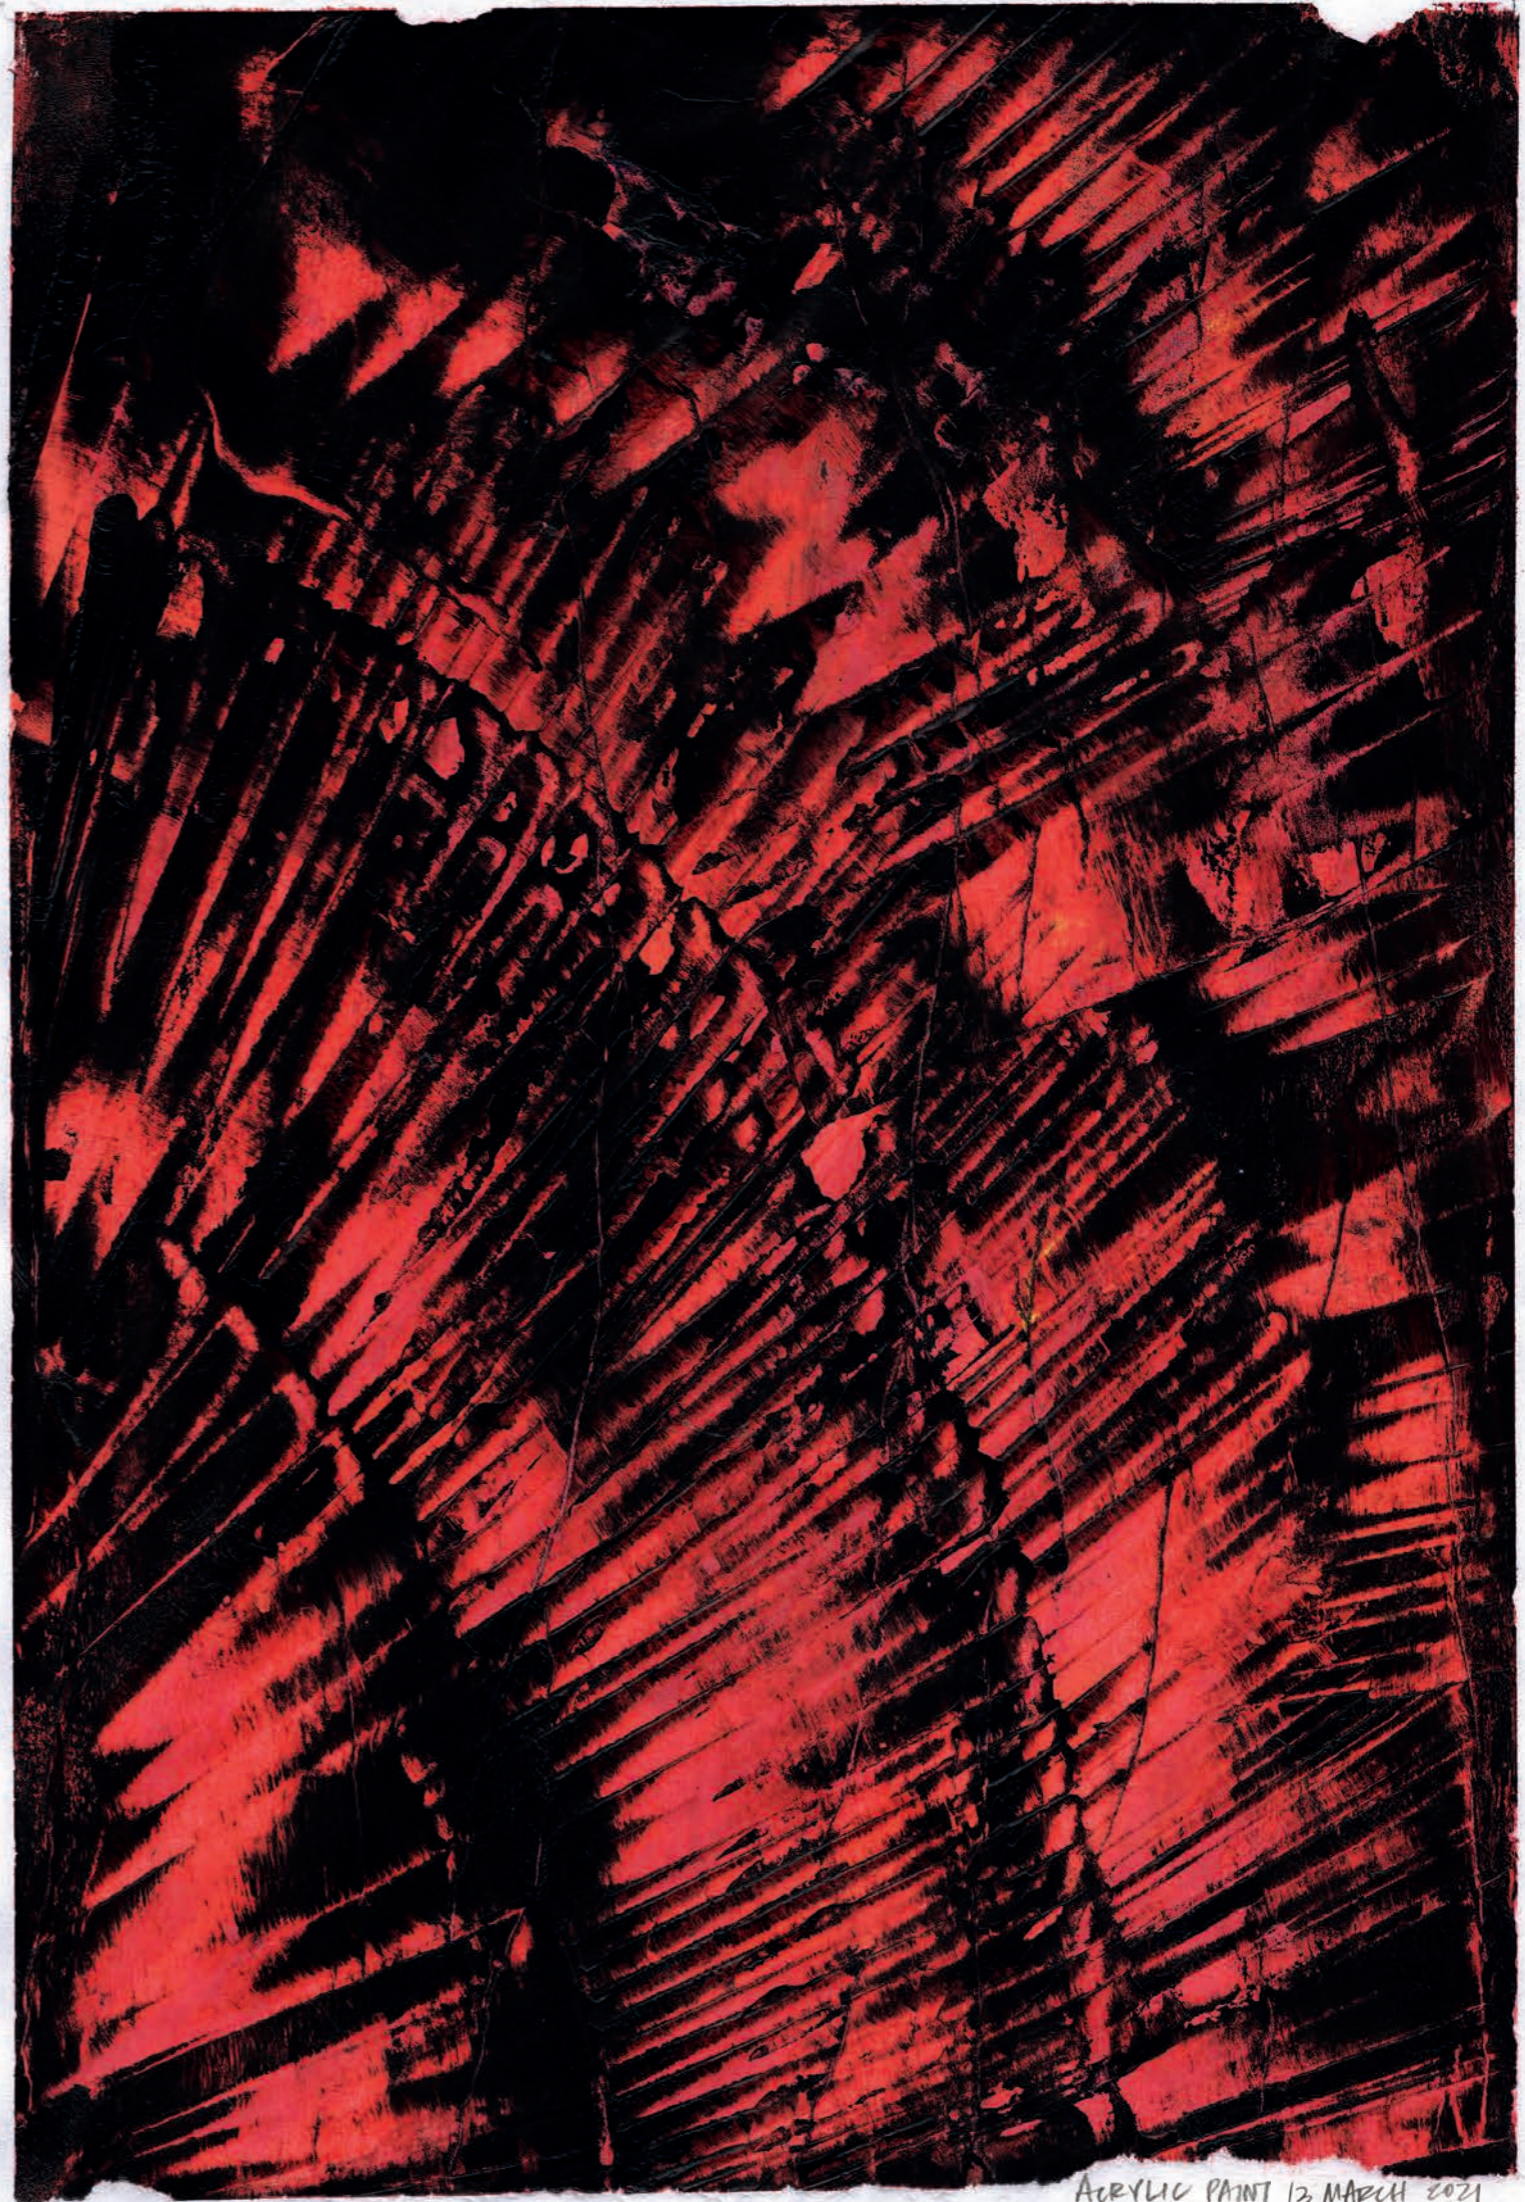

*‘MINOR
FEELINGS’*

CHRISTINE HA

AW2004 YSL

'BLADE RUNNER 2049' 2017

'HIROSHIMA MON AMOUR' 1959

HUI PING 'THE YOUNG COMPANION' FEB 1935

'GHOST IN THE SHEW' 2017

BLADE RUNNER 1982

ACRYLIC PAINT 13 MARCH 2021

LOOK 1 - QUILTED COAT

FRONT

BACK

LEFT

RIGHT