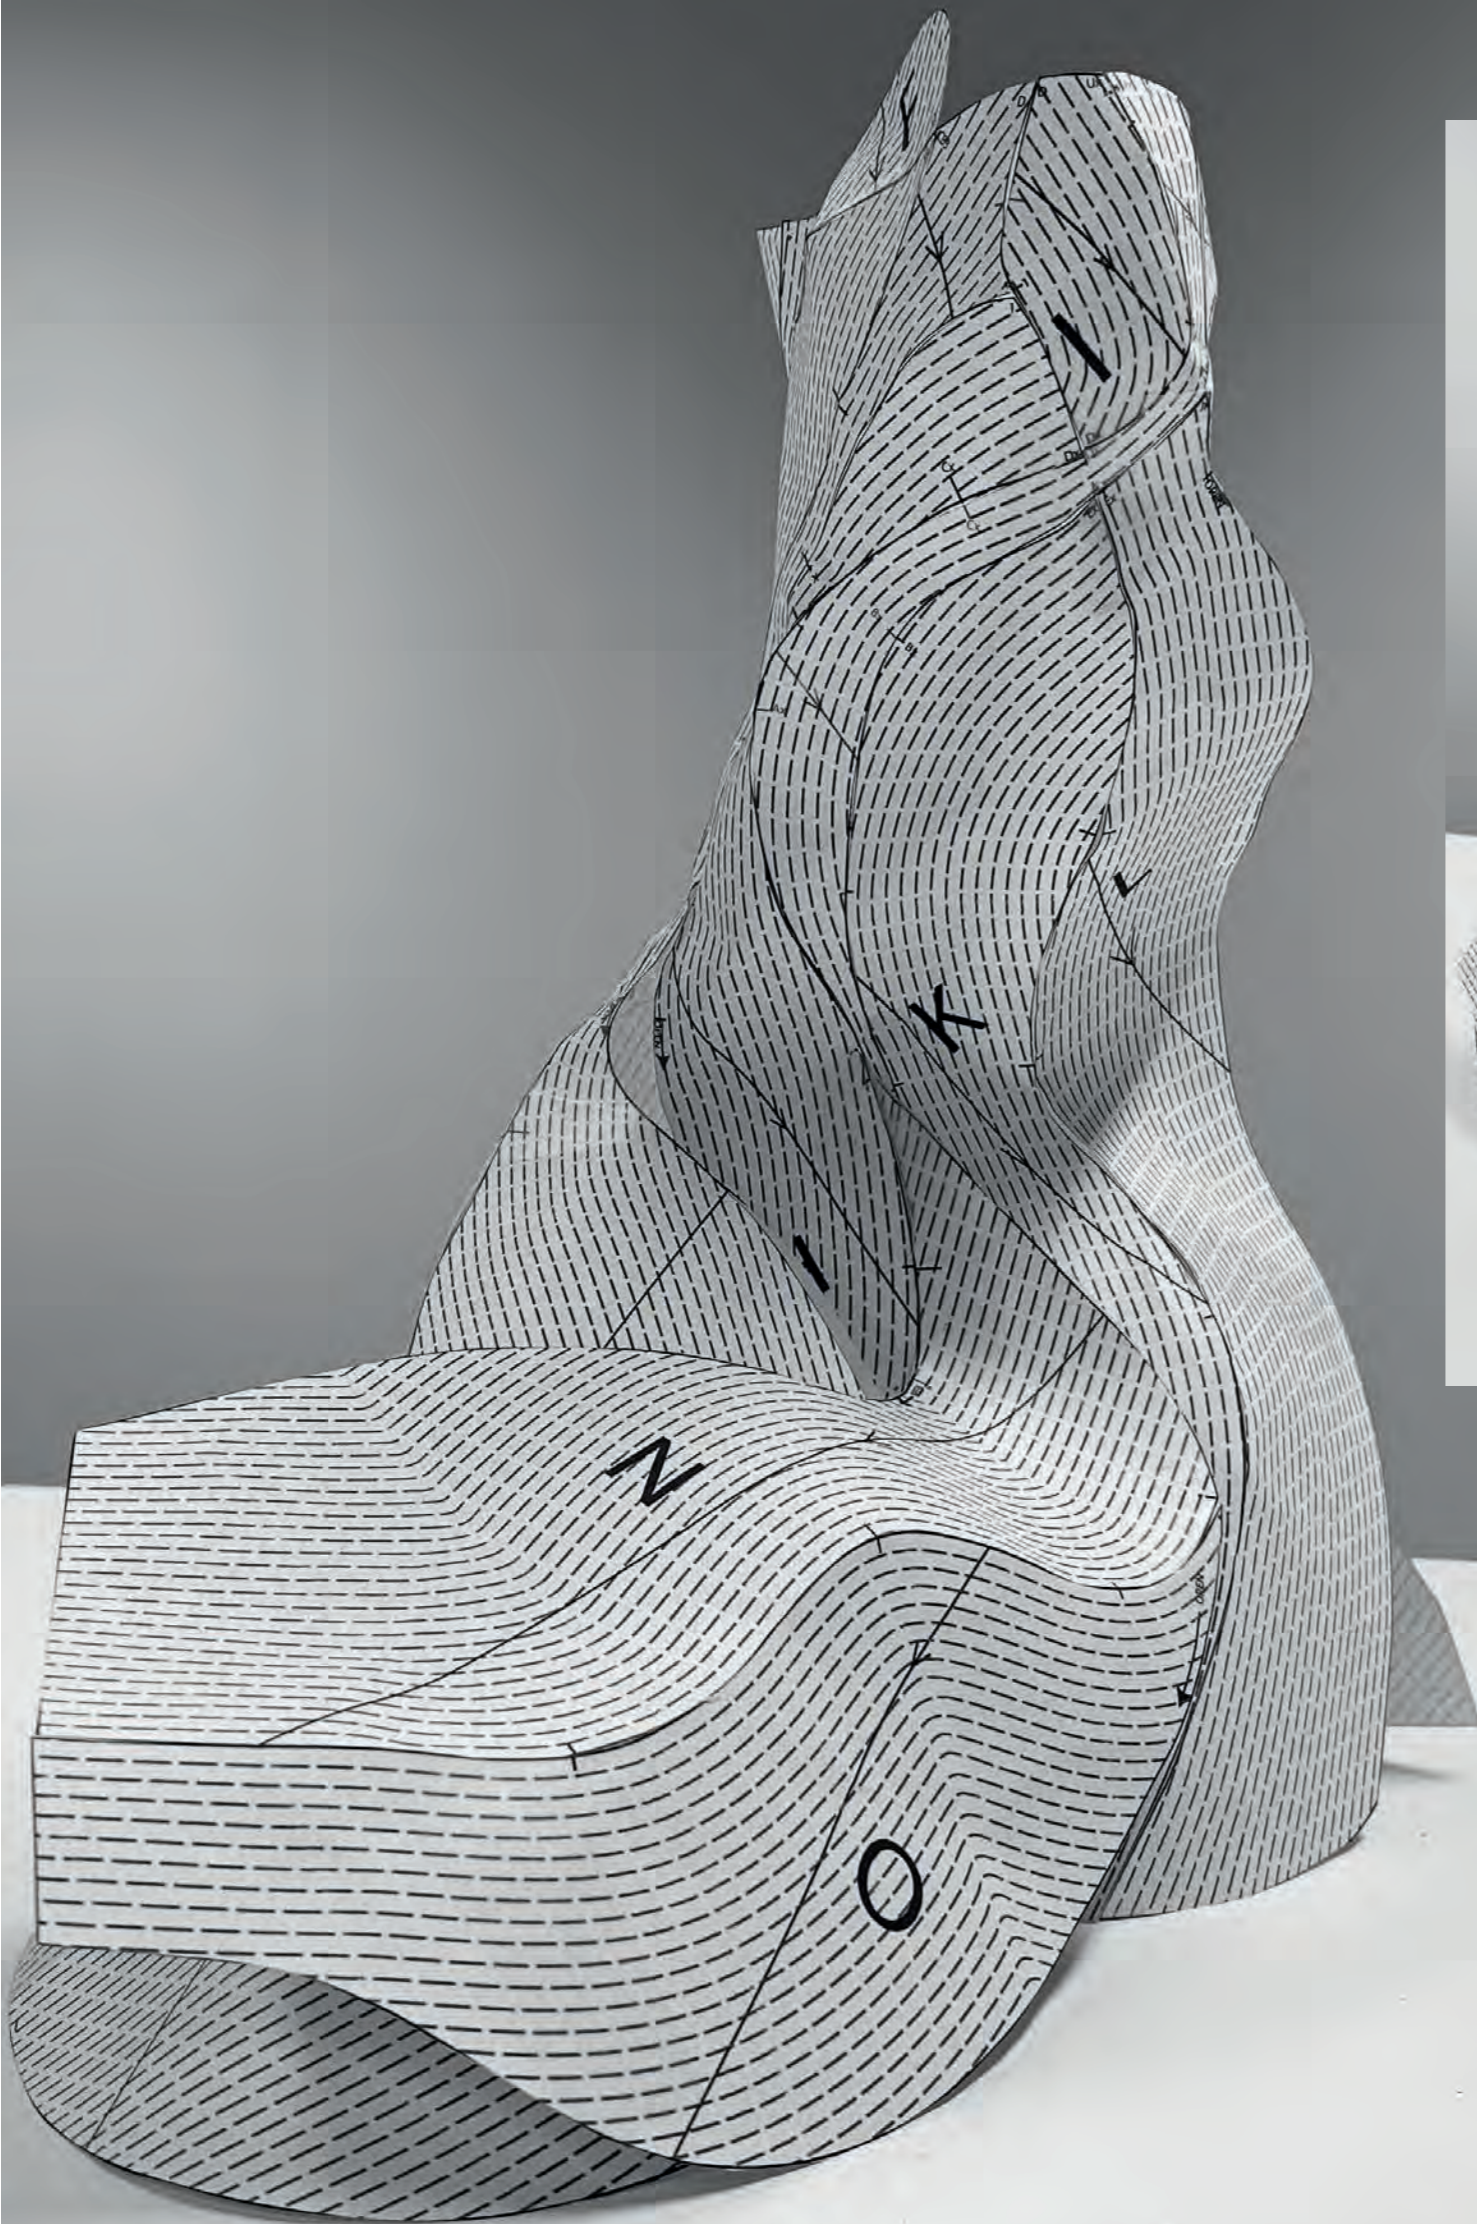

*‘MINOR
FEELINGS’*

CHRISTINE HA

AW2004 YSL

'BLADE RUNNER 2049' 2017

'HIROSHIMA MON AMOUR' 1959

HUI PING 'THE YOUNG COMPANION' FEB 1935

'GHOST IN THE SHEW' 2017

BLADE RUNNER 1982

ACRYLIC PAINT 13 MARCH 2021

LOOK 1 - QUILTED COAT

FRONT

BACK

LEFT

RIGHT