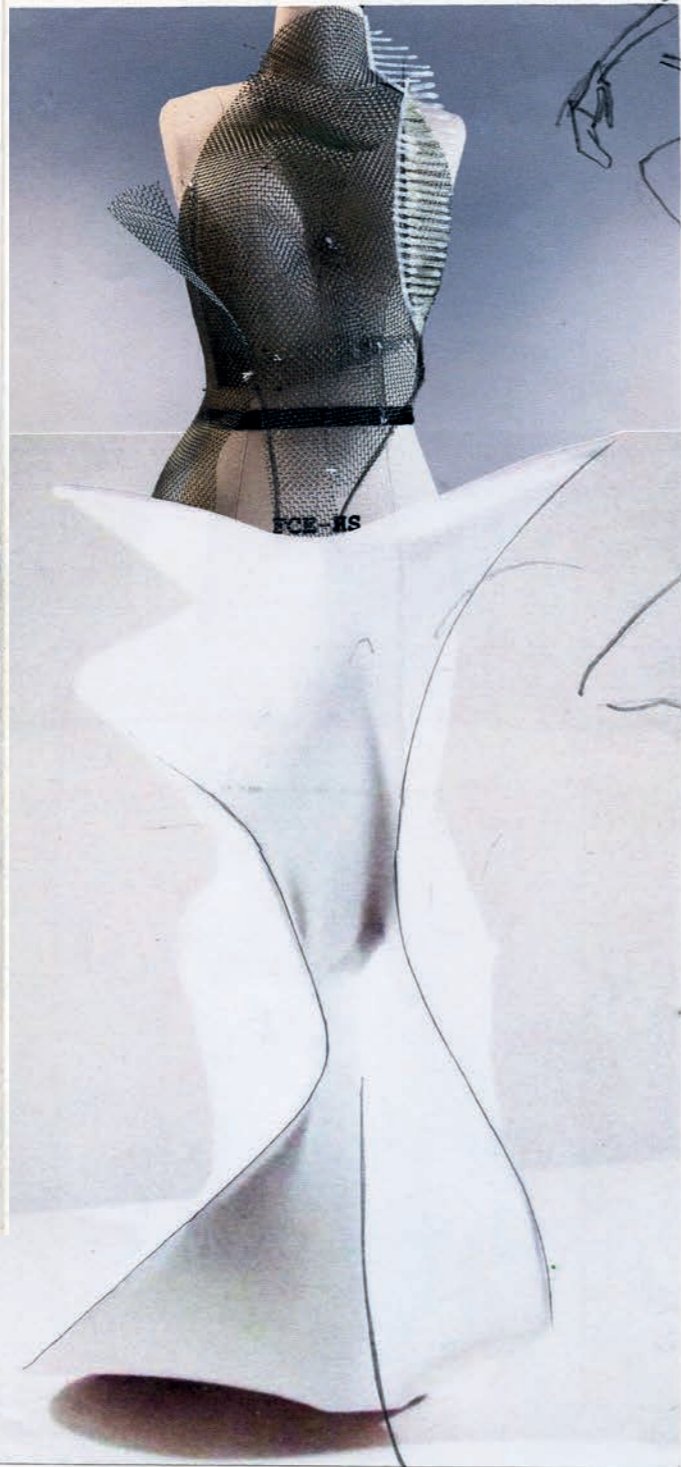

*‘MINOR
FEELINGS’*

CHRISTINE HA

AW2004 YSL

'BLADE RUNNER 2049' 2017

'HIROSHIMA MON AMOUR' 1959

HUI PING 'THE YOUNG COMPANION' FEB 1935

'GHOST IN THE SHEW' 2017

BLADE RUNNER 1982

ACRYLIC PAINT 13 MARCH 2021

LOOK 1 - QUILTED COAT

FRONT

BACK

LEFT

RIGHT