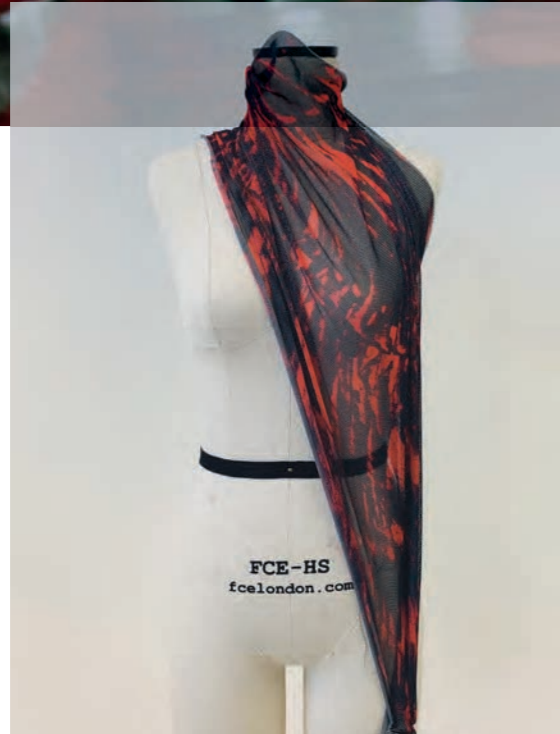

*‘MINOR
FEELINGS’*

CHRISTINE HA

AW2004 YSL

'BLADE RUNNER 2049' 2017

'HIROSHIMA MON AMOUR' 1959

HUI PING 'THE YOUNG COMPANION' FEB 1935

'GHOST IN THE SHEW' 2017

BLADE RUNNER 1982

ACRYLIC PAINT 13 MARCH 2021

LOOK 1 - QUILTED COAT

FRONT

BACK

LEFT

RIGHT