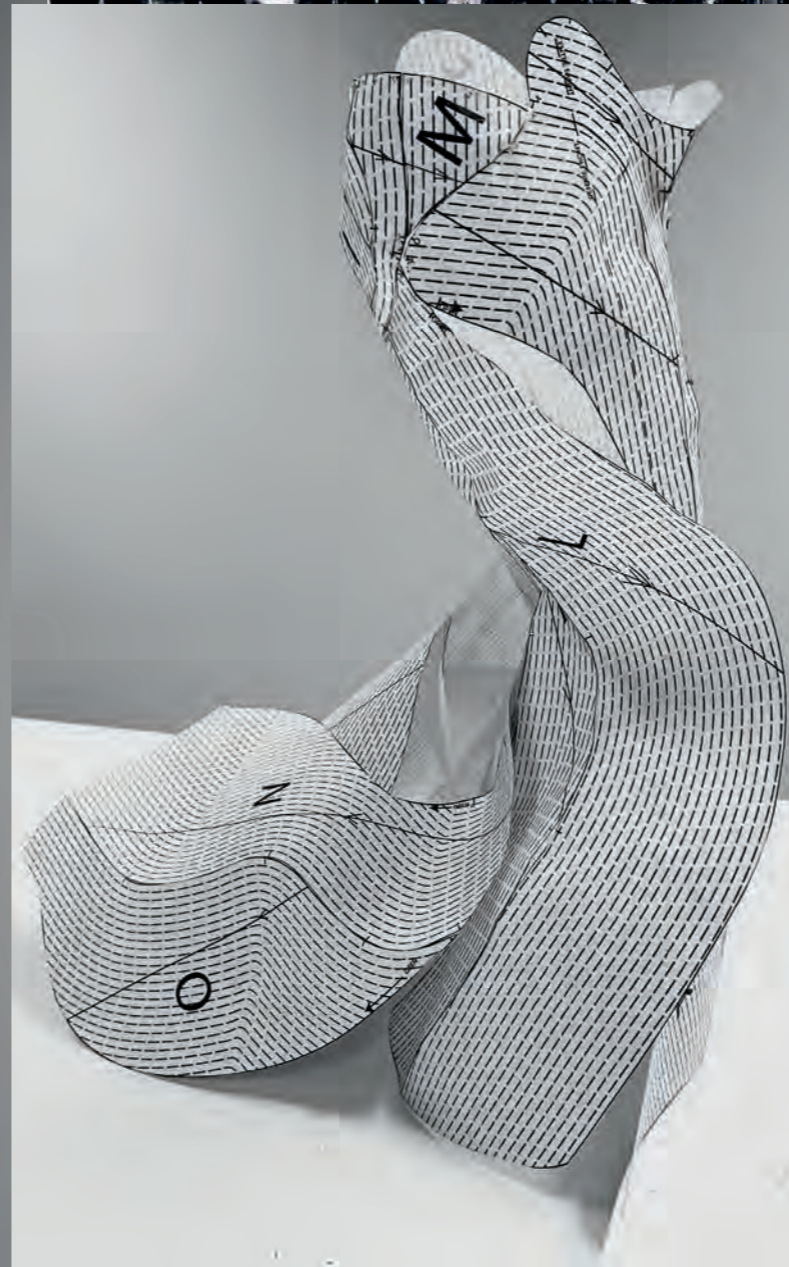

*‘MINOR
FEELINGS’*

CHRISTINE HA

AW2004 YSL

'BLADE RUNNER 2049' 2017

'HIROSHIMA MON AMOUR' 1959

HUI PING 'THE YOUNG COMPANION' FEB 1935

'GHOST IN THE SHEW' 2017

BLADE RUNNER 1982

ACRYLIC PAINT 13 MARCH 2021

LOOK 1 - QUILTED COAT

FRONT

BACK

LEFT

RIGHT