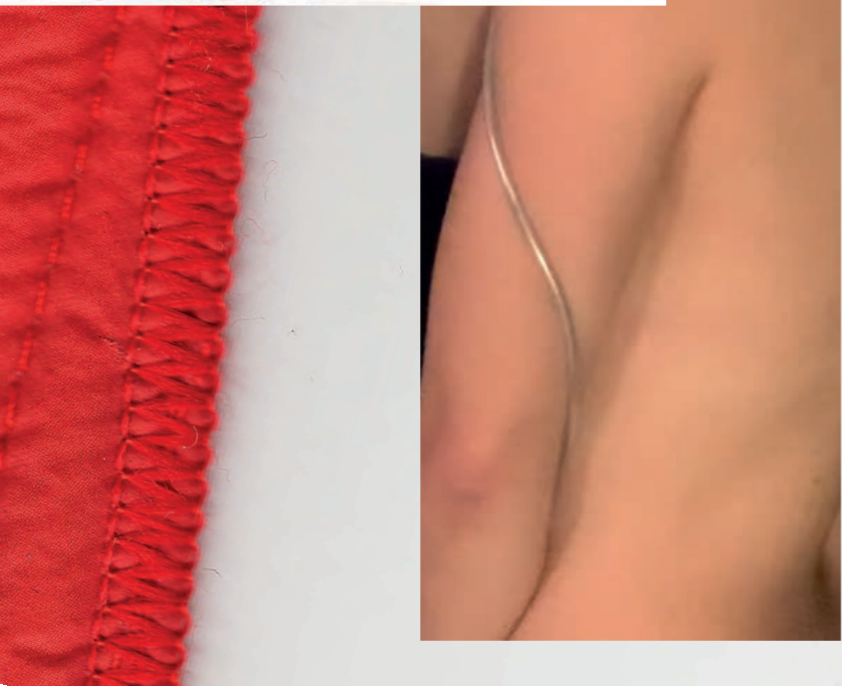

*‘MINOR
FEELINGS’*

CHRISTINE HA

AW2004 YSL

'BLADE RUNNER 2049' 2017

'HIROSHIMA MON AMOUR' 1959

HUI PING 'THE YOUNG COMPANION' FEB 1935

'GHOST IN THE SHEW' 2017

BLADE RUNNER 1982

ACRYLIC PAINT 13 MARCH 2021

LOOK 1 - QUILTED COAT

FRONT

BACK

LEFT

RIGHT