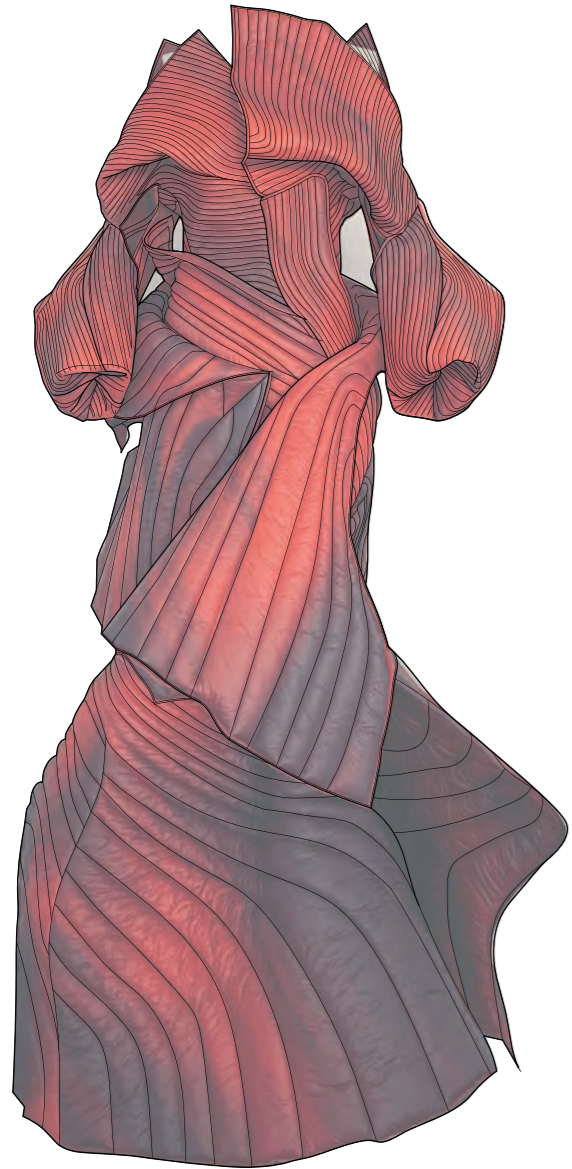

*‘MINOR
FEELINGS’*

CHRISTINE HA

AW2004 YSL

'BLADE RUNNER 2049' 2017

'HIROSHIMA MON AMOUR' 1959

HUI PING 'THE YOUNG COMPANION' FEB 1935

'GHOST IN THE SHEW' 2017

BLADE RUNNER 1982

ACRYLIC PAINT 13 MARCH 2021

LOOK 1 - QUILTED COAT

FRONT

BACK

LEFT

RIGHT