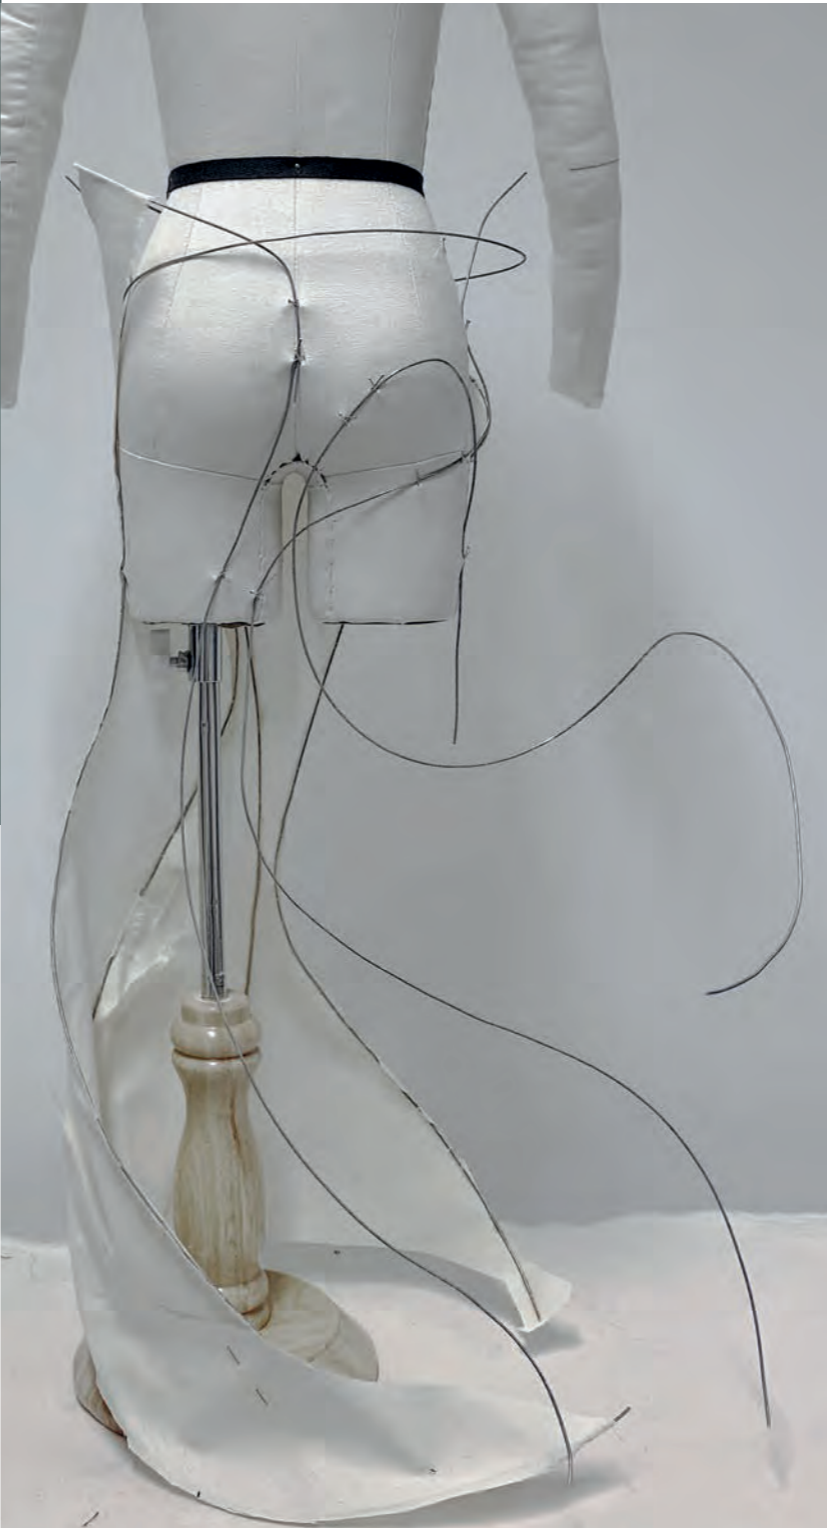

*‘MINOR
FEELINGS’*

CHRISTINE HA

AW2004 YSL

'BLADE RUNNER 2049' 2017

'HIROSHIMA MON AMOUR' 1959

HUI PING 'THE YOUNG COMPANION' FEB 1935

'GHOST IN THE SHEW' 2017

BLADE RUNNER 1982

ACRYLIC PAINT 13 MARCH 2021

LOOK 1 - QUILTED COAT

FRONT

BACK

LEFT

RIGHT