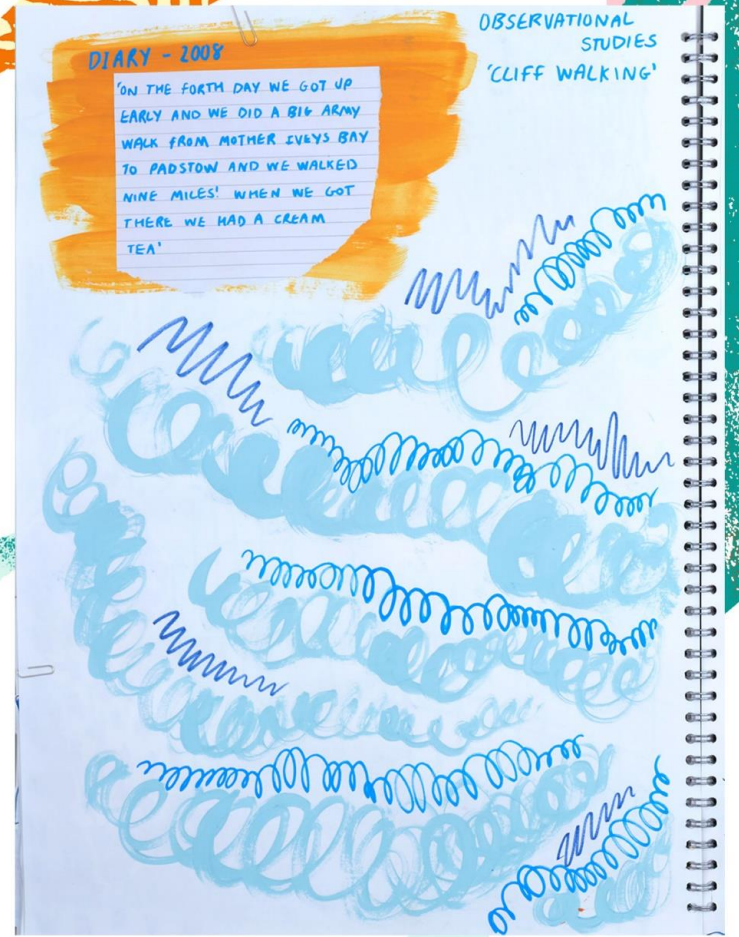

GEORGIA PESCU
PRINTED TEXTILE DESIGN

CLIFF TOPS
&
FLIP FLOPS

ELISWORTH KELLY

BEATRICE B

UNKNOWN

on the sixth
down to the
we all m
a bit and
me went
to

GEORGIA PESCU

KELLEN MATANKA

CLIFF TOPS & FLIP FLOPS

ASHLEY MARY

STED PREIS

OPHELIA PANQ

ent
gain.
s for
hen daddy one
rock pooling and
of fish.

LOST GARDENS OF MELIGAN

DESIGN DEVELOPMENT

GEORGIA PESCU
CLIFF TOPS & FLIP FLOPS

CORNISH NORTH COAST

TREVOISE HEAD

GEORGIA PESCU
CLIFF TOPS & FLIP FLOPS

DIGITAL & SCREEN PRINTED SAMPLES

GEORGIA PESCU
CLIFF TOPS & FLIP FLOPS