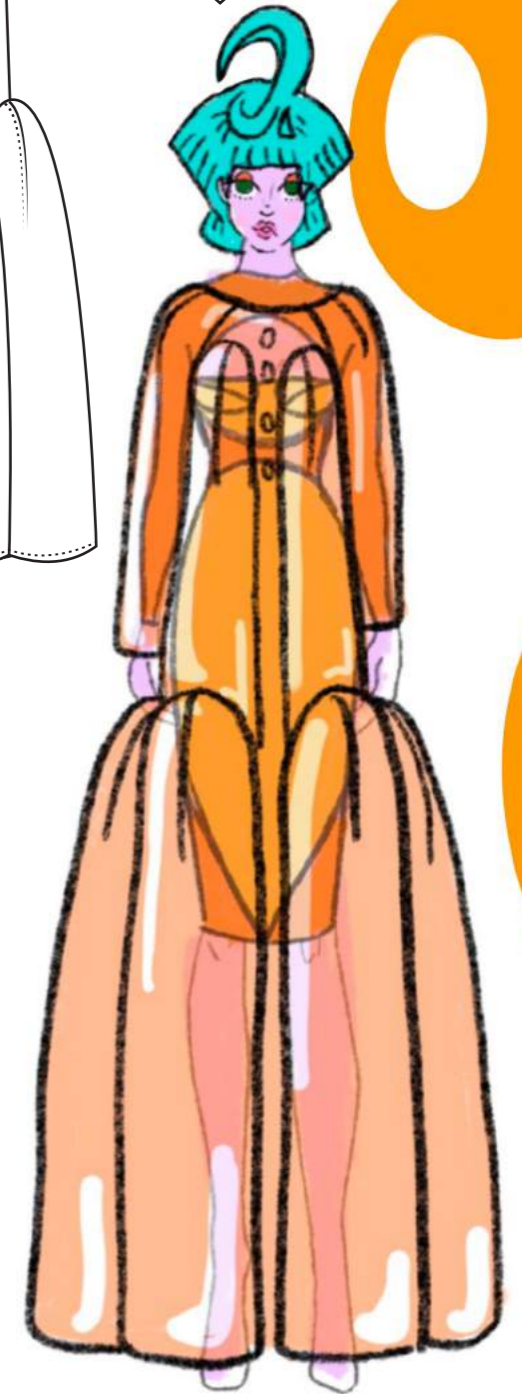

* Jobs you can do yourself.
○ Jobs best left to an expert.

IMAGINE 'FORMICA' LAMINATED PLASTIC in your kitchen! Its jewel-bright, clean-at-a-wipe surface saves you minutes at every turn. It's lovely to look at and lovely to live with—for a lifetime. You just can't mark this tough, smooth veneer, without drastic misuse. However soiled it gets you can wipe away every trace—in seconds. It's virtually impervious to heat, stains, household acids—and children! 'FORMICA' Laminated Plastic brings you leisure, colour and freshness that are yours for good. Send for a helpful leaflet which tells you all about this surface with a smile—all the hows, whys and wheres you want to know.

**FORMICA'S NEW WIPE
CLEAN PLASTIC SURFACES
NOT ONLY MADE THE HOUSE-
WIFE'S DAILY CHORES EASIER
BUT A NEW KITCHEN WOULD
SHOW OFF THE MAN OF THE
HOUSEHOLDS SUCCESS.**

Looking at Shapewear and the body of the housewife I wanted to focus on layers to reflect keeping up appearances and translucency to reveal the body underneath

**LOOK ONE
STRAWBERRY
WHIP**

**LOOK TWO
PICKLED PEACH**